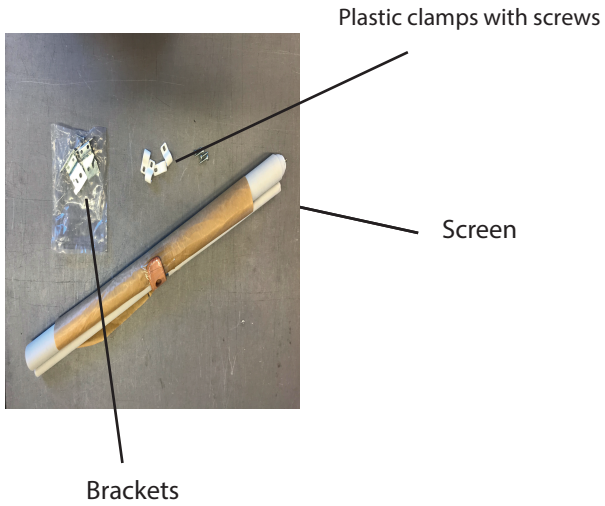

# Installation of Screen for Diago.

50460-060 / 50460-120

The small arrow in the plastig of the screen must be pointing towards the wall!  
Otherwise it will not retract.

Spin the screen clockwise 10 laps to get a preload of the retraction.

Fix the end of the screen with the plastic clamps in front of the cabinets top fixing plate.

Run a cycle down and up to see that it goes out and retracts satisfying.

GRANBERG

---

Granberg Interior AB  
Box 6112 600 06, Norrköping, Sweden  
Tel: +46(0)11-19 77 50  
E-mail: [info@granberg.se](mailto:info@granberg.se)  
Internet: [www.granberg.se](http://www.granberg.se)