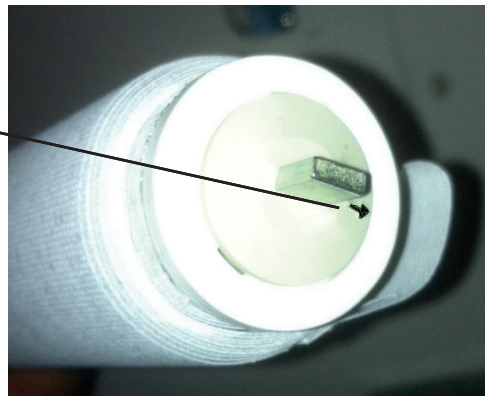

# Installation of Screen for Diago.

50460-060 / 50460-120

The small arrow in the plastig of the screen must be pointing towards the wall!  
Otherwise it will not retract.

Spin the screen clockwise 10 laps to get a preload of the retraction.

Fix the end of the screen with the plastic clamps in front of the cabinets top fixing plate.

Run a cycle down and up to see that it goes out and retracts satisfying.

GRANBERG

---

Granberg Interior AB  
Box 6112 600 06, Norrköping, Sweden  
Tel: +46(0)11-19 77 50  
E-mail: [info@granberg.se](mailto:info@granberg.se)  
Internet: [www.granberg.se](http://www.granberg.se)