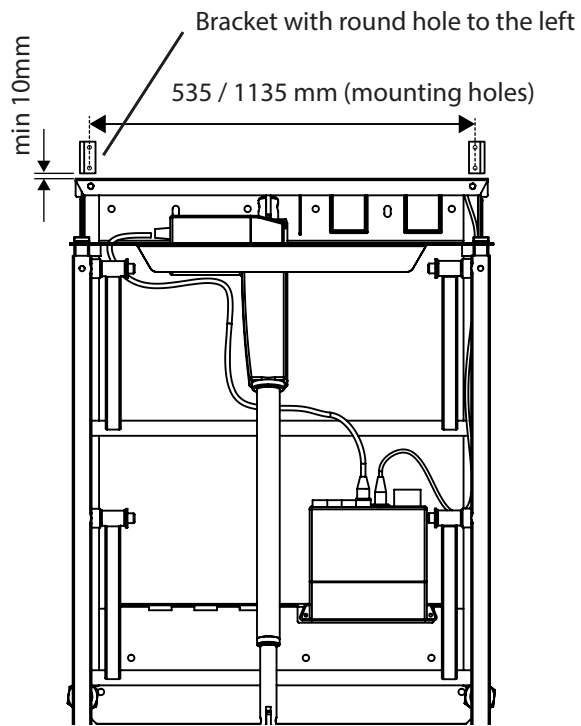

# Installation of Screen for Diago.

50460-060 / 50460-120

The small arrow in the plastig of the screen must be pointing towards the wall!  
Otherwise it will not retract.

Spin the screen clockwise 10 laps to get a preload of the retraction.

Fix the end of the screen with the plastic clamps in front of the cabinets top fixing plate.

Run a cycle down and up to see that it goes out and retracts satisfying.

GRANBERG

---

Granberg Interior AB  
Box 6112 600 06, Norrköping, Sweden  
Tel: +46(0)11-19 77 50  
E-mail: [info@granberg.se](mailto:info@granberg.se)  
Internet: [www.granberg.se](http://www.granberg.se)