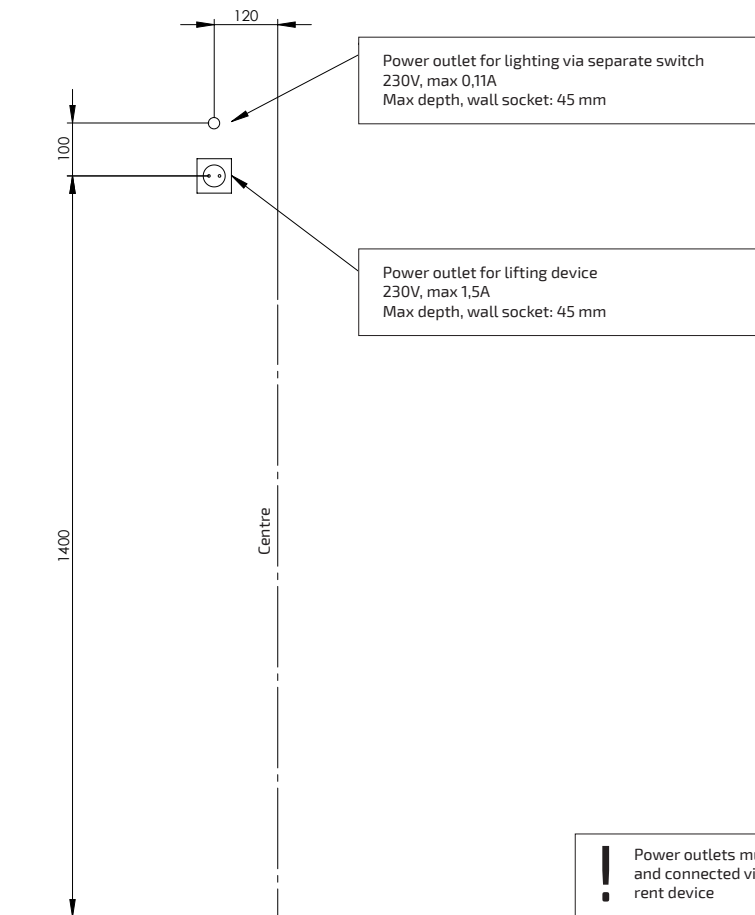

Fittings and plumbing connections for electric height-adjustable models

Model:
 Baseline 433
 Designline 417

Model:
 Baseline 415

Electrical installation

Model:
Basicline 433
Designline 417

Model:
Basicline 415