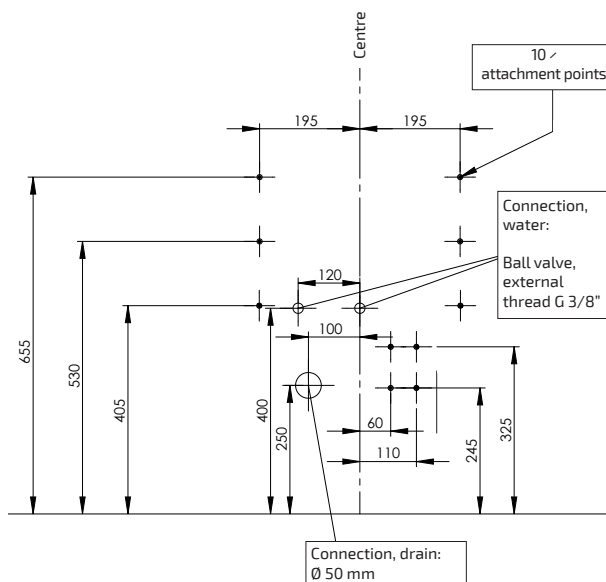

Fittings and plumbing connections for electric height-adjustable models

Model:
 Baseline 433
 Designline 417

Model:
 Baseline 415

Electrical installation

Model:
Basicline 433
Designline 417

Model:
Basicline 415