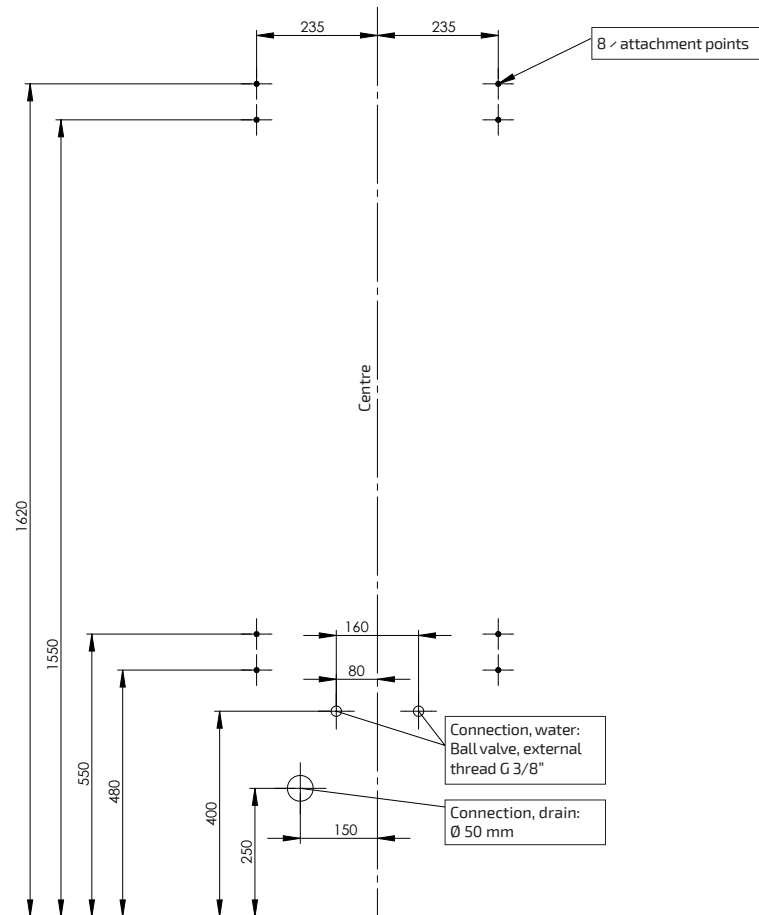

Fittings and plumbing connections for electric height-adjustable models

Model:
 Baseline 433
 Designline 417

Model:
 Baseline 415

Electrical installation

Model:
Basicline 433
Designline 417

Model:
Basicline 415