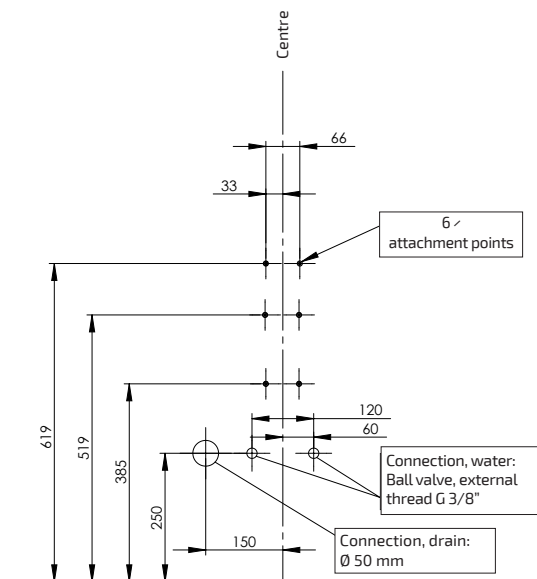

Fittings and plumbing connections for manual height-adjustable models

Model:
Basicline 401

Model:
Basicline 403

Model:
Basicline 406

Electrical installation

Model:
Basicline 401

! Power outlets must be earthed and connected via a residual current device