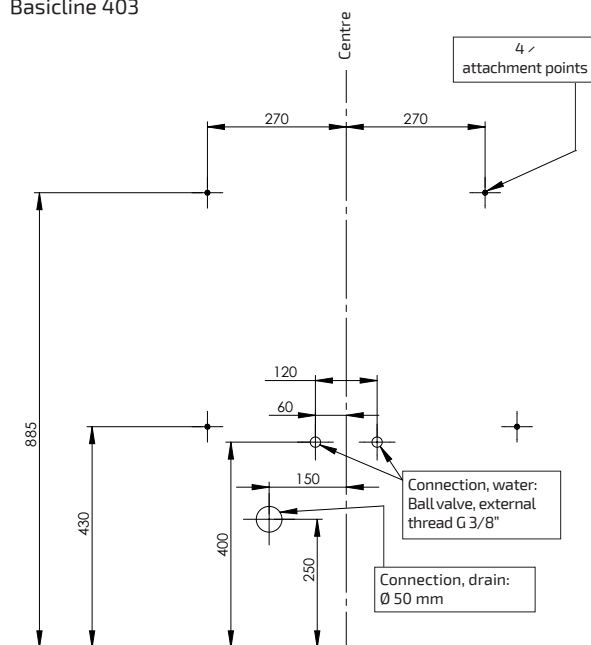

Fittings and plumbing connections for manual height-adjustable models

Model:
Basicline 401

Model:
Basicline 403

Model:
Basicline 406

Electrical installation

Model:
Basicline 401

! Power outlets must be earthed and connected via a residual current device