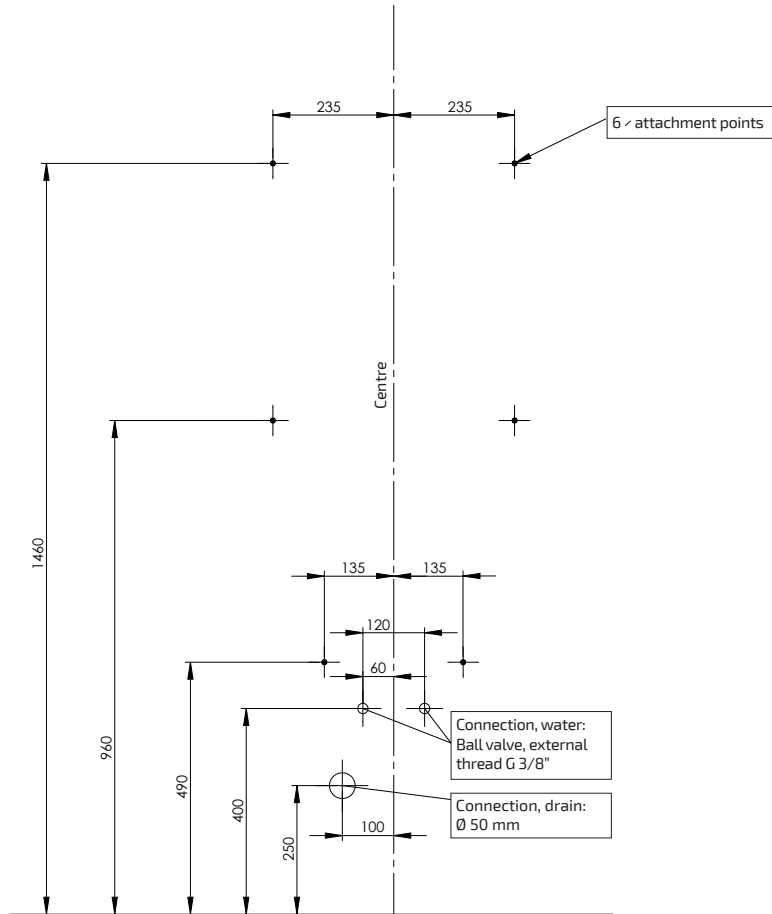

Fittings and plumbing connections for manual height-adjustable models

Model:
Basicline 401

Model:
Basicline 403

Model:
Basicline 406

Electrical installation

Model:
Basicline 401

! Power outlets must be earthed and connected via a residual current device