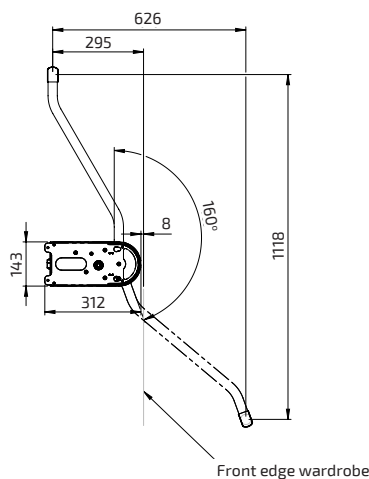

Type of lift	Electric wardrobe lift that lowers the clothes rod in front of the wardrobe
Ställbarhet	Motorised clothes rod, steplessly adjustable 1118 mm downwards, 626 mm outwards
Speed	47 mm/sec.
Manoeuvring	Remote control or wired manoeuvre device
Electricity connection	Plug for 100-240VAC, 50/60hz, 2.0 A
Maximum load on clothes rod	30 kg
Fits cabinets with width	600 - 900 mm / 1000 - 1600 mm
Materials	Powder-lacquered steel parts, plastic cover, chromed clothes rod
Noise level	52 dB
Warranty	2 year
	CE

Measurement data

(mm)