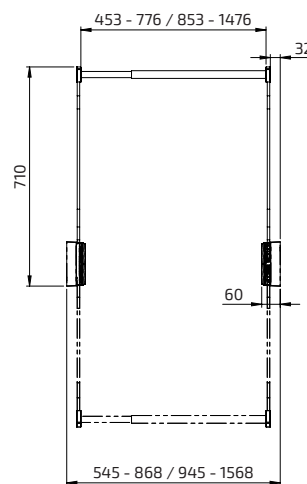

Type of lift	Electric wardrobe lift that lowers the clothes rod in front of the wardrobe
Ställbarhet	Motorised clothes rod, steplessly adjustable 1118 mm downwards, 626 mm outwards
Speed	47 mm/sec.
Manoeuvring	Remote control or wired manoeuvre device
Electricity connection	Plug for 100-240VAC, 50/60hz, 2.0 A
Maximum load on clothes rod	30 kg
Fits cabinets with width	600 - 900 mm / 1000 - 1600 mm
Materials	Powder-lacquered steel parts, plastic cover, chromed clothes rod
Noise level	52 dB
Warranty	2 year
	CE

Measurement data

(mm)