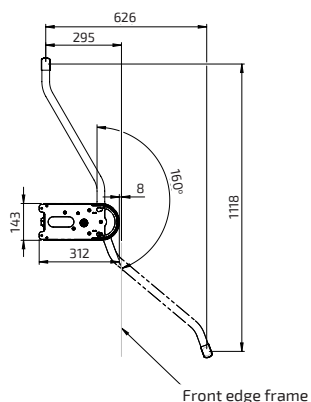

Measurement data