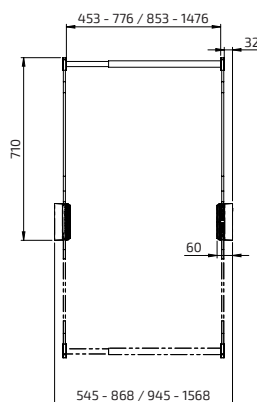

Measurement data