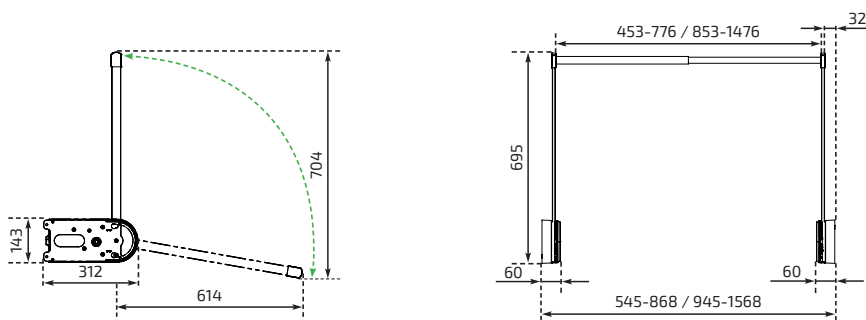

## Functions and advantages

- Motorised clothes rod, adjustable 70.4 cm downwards
- Maximum load 30 kg
- Telescopic clothes rod for cabinet with inner dimensions 54.5 to 156.8 cm
- Modern and discreet design
- Collision protection stops the lowering of the wardrobe rail if it comes into contact with any object
- Silent motors that take up little space

## Specifications

<b>Type of lift</b>	Electric wardrobe lift that lowers the clothes rod in front of the wardrobe
<b>Adjustability</b>	Motorised clothes rod, steplessly adjustable 704 mm downwards, 614 mm outwards
<b>Speed</b>	47 mm/sec.
<b>Manoeuvring</b>	Remote control or wired manoeuvre device
<b>Electricity connection</b>	Plug for 100-240VAC, 50/60hz, 2.0 A
<b>Maximum load on clothes rod</b>	30 kg
<b>Fits cabinets with width</b>	600-900 mm / 1000-1600 mm
<b>Materials</b>	Chromed steel parts, plastic cover
<b>Noise level</b>	52 dB
<b>Warranty</b>	2 year
	CE

## Measurement data

(mm)